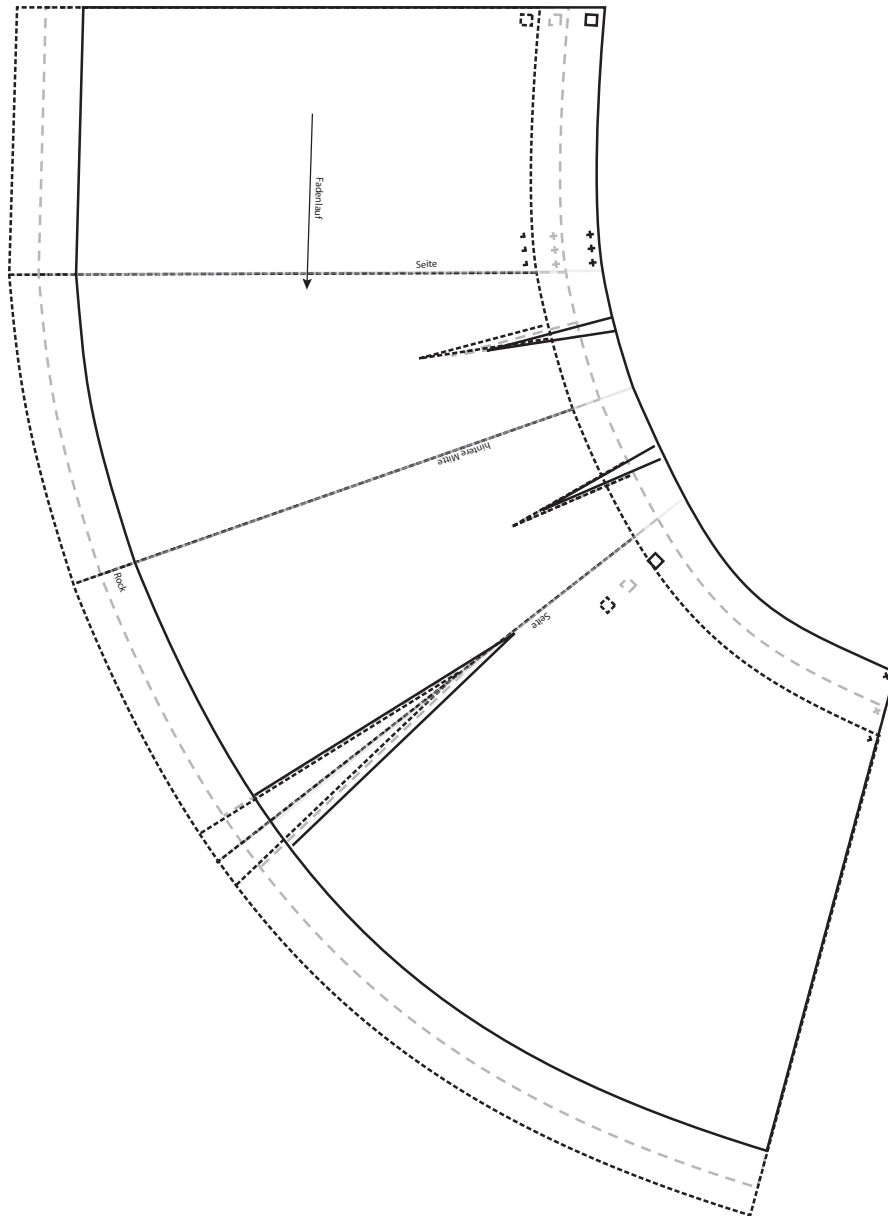

Steprock Juana

Kollektion Herbst Winter 24/25

Größe 36-38 / 40-42 / 44

Initiative^{e.V.}
Handarbeit

Größen
36/38 ———
40/42 - - -
44 ·····

Initiative^{e.V.} Handarbeit

Stepprock Juana

Kollektion Herbst Winter 24/25

Größe 36-38 / 40-42 / 44

Größen
36/38 ———
40/42 - - - - -
44 ·····

Fadenlauf

Seite

hintere Mitte

Rock

The image shows a technical drawing of a rock face. It features a dashed line representing a boundary or a specific geological feature, and a solid line representing another boundary. The word "Rock" is written vertically in a bold, sans-serif font, positioned between the two lines. The drawing is oriented diagonally on the page.